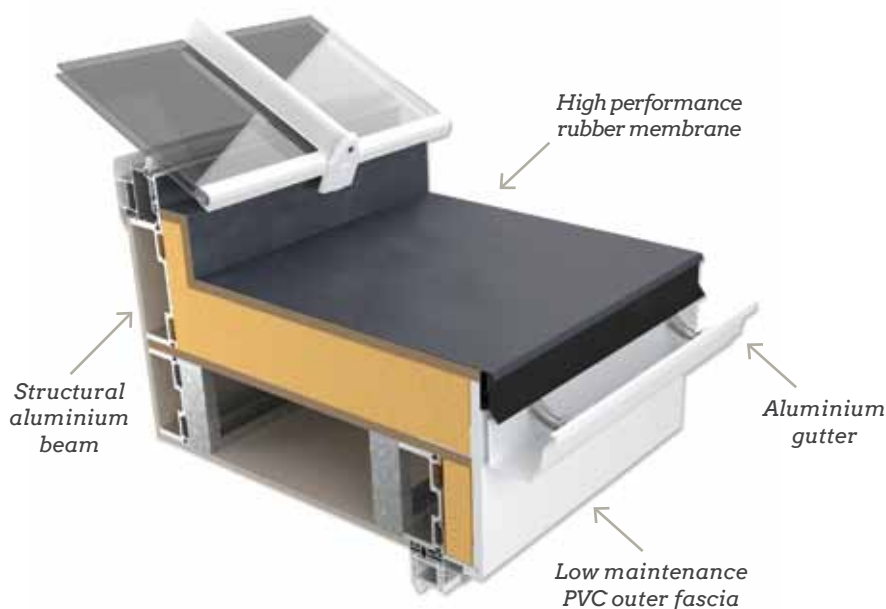

Rio
shown here in White with bi-fold doors
and Celsius Elite roof glass

Lantern roofs
are beautiful
from the outside
and will allow
natural light to
flood inside.

Rio

Structural detail

Exterior features

- Elegant flat-roofed orangery design
- Eye-catching glazed lantern roof
- Full height picture windows allow plenty of natural daylight in
- Easy access to adjacent garden spaces