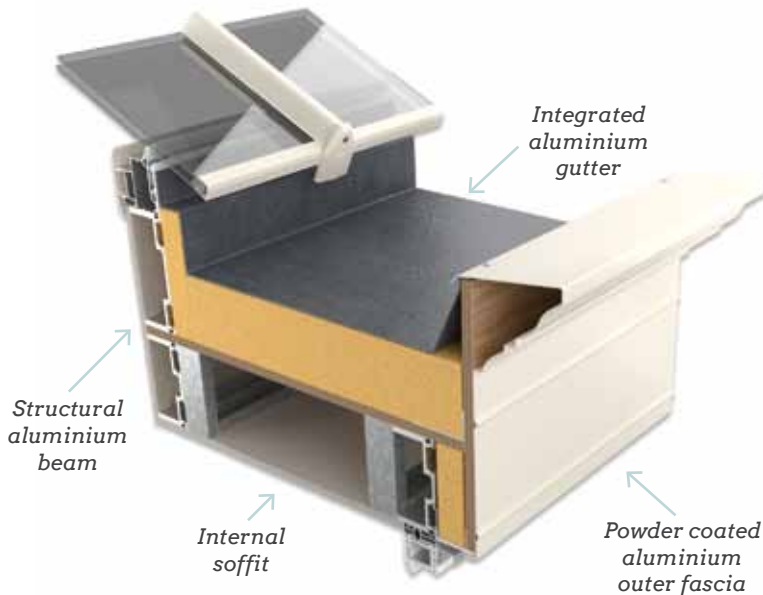

Exterior features:

- Window walling around the perimeter
- Wide-spanning glazed lantern roof
- Shapely fascia conceals the gutter line creating a classic orangery look

Spacious and alluring, Venetian presents the ultimate in traditional orangery design. The secret lies in its strong aluminium structural posts which are cleverly concealed and fully support the overhead wide spanning roof. The walls can be window walling, full height modern bi-fold doors or even traditional brickwork to customise your design.